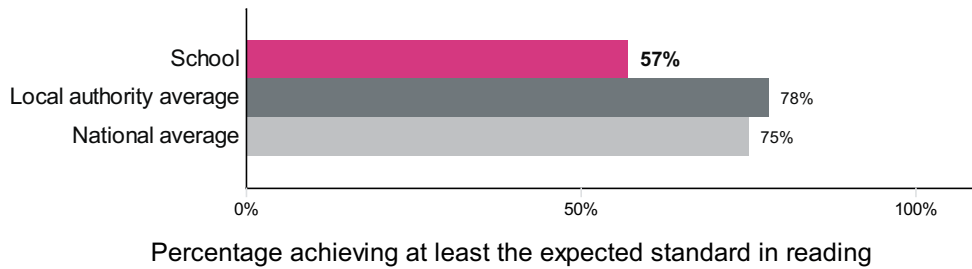

This is the ASP default view

Mundella Primary School (URN: 118384)

Key stage 1

This is provisional data for 2017/18. CLA data is not currently available, therefore we are not currently publishing breakdowns of data such as disadvantaged which appeared previously. This information will be included in a later release.

Percentage achieving at least the expected standard in reading

Number of pupils = 30

Percentage achieving greater depth in reading

Number of pupils = 30

Percentage achieving at least the expected standard in writing