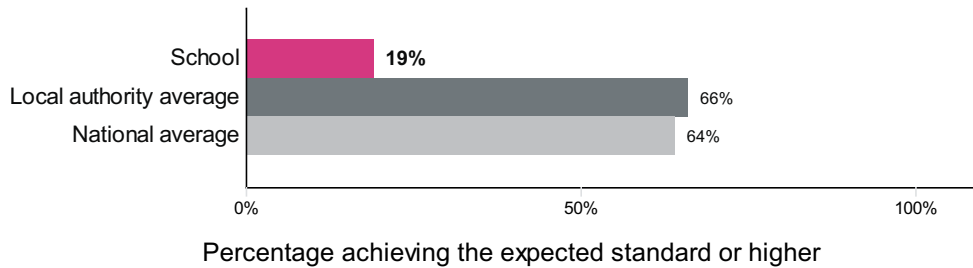

This is the ASP default view

Mundella Primary School (URN: 118384)

Key stage 2

This is provisional data for 2017/18. Any amendments made to this school's data will be reflected when we re-publish the data in a few months. National and local authority benchmarks may also change. Until these changes take effect, you may see differences between data on ASP and Compare school and college performance.

Progress in reading, writing and maths

Reading

Number of pupils = 20

Pupils with adjusted scores = 0

Well below average -5.47

Confidence interval
-8.1 to -2.9

Writing

Number of pupils = 20

Pupils with adjusted scores = 0

Average -0.05

Confidence interval
-2.5 to 2.5

Maths

Number of pupils = 20

Pupils with adjusted scores = 1

Well below average -7.08

Confidence interval
-9.5 to -4.7

Reading, writing and maths combined

Percentage of pupils achieving the expected standard or higher

Number of pupils = 21