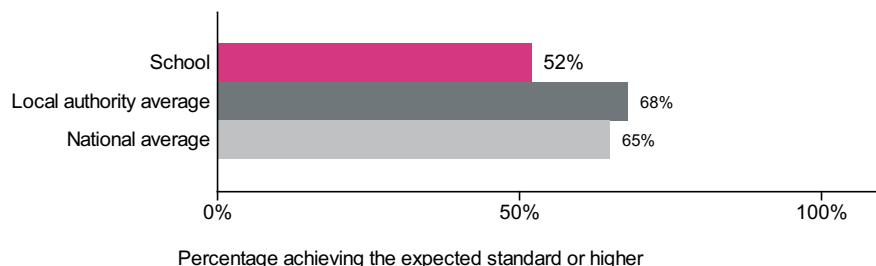

Mundella Primary School (URN: 118384)

Key stage 2

This is provisional data for 2018/19. CLA data is not currently available, so we are not publishing breakdowns of data such as disadvantaged which appeared previously. This information will be included in the revised release.

Also, any amendments made to this school's data will be reflected when we re-publish the data in a few months. National and local authority benchmarks may also change. Until these changes take effect, you may see differences between data on ASP and Compare school and college performance.

Progress in reading, writing and maths

Reading

Number of pupils = 27

Pupils with adjusted scores = 1

Confidence interval
-4.1 to 0.6

Writing

Number of pupils = 27

Pupils with adjusted scores = 0

Confidence interval
-0.9 to 3.4

Maths

Number of pupils = 26

Pupils with adjusted scores = 0

Confidence interval
-4.7 to -0.5

Reading, writing and maths combined

Percentage of pupils achieving the expected standard or higher

Number of pupils = 29