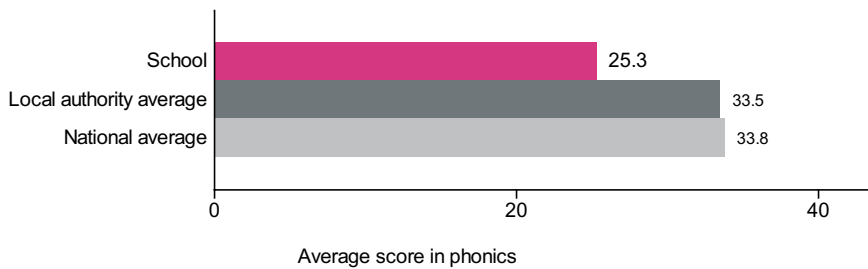

Phonics average score

Number of pupils = 28