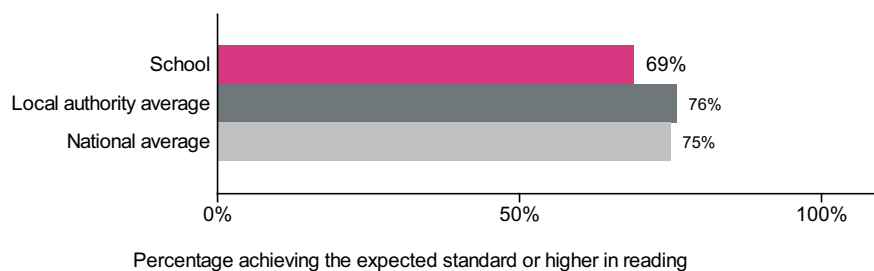

Mundella Primary School (URN: 118384)

Key stage 1

This is provisional data for 2018/19. CLA data is not currently available, therefore we are not currently publishing breakdowns of data such as disadvantaged which appeared previously. This information will be included in a later release.

Percentage achieving the expected standard or higher in reading

Number of pupils = 29

Percentage achieving greater depth in reading

Number of pupils = 29

Percentage achieving the expected standard or higher in writing